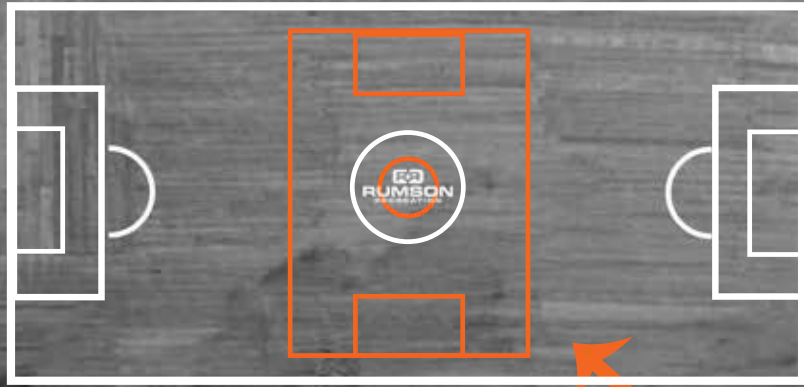

PARKING

PARKING

EQUIPMENT SHED

PARKING

E. RIVER RD

PARKING

FULL SIDED FIELD

PIPING ROCK PARK
FALL 2019
NATURAL GRASS

MARTELLO FIELD

1ST/2ND GRADE SMALL SIDED